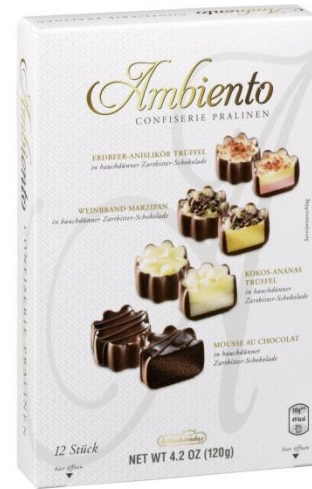

Contact:
Mr. Uwe Alsen, Managing Director
Am Seegraben 2 99099 Erfurt
Tel.: +49(0)361 73019400
Fax: +49(0)361 73019401
Mobil: +49(0)151 12383046
+49(0)151 12383026
E-Mail: info@handelshaus.com.de
VAT: DE286933449